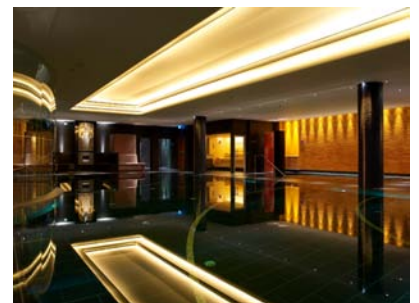

SPECIAL RATES:

75.00 EUR per single/double **Standard Class room** (+/- 20-22 Sq.m, ,Tea and coffee making facilities,)

85.00 EUR per single/double **Superior Class room** (+/- 20-24 Sq.m, Safe deposit box in the room, Tea and coffee making facilities,)

145.00 EUR per single/double **Business Class room** (40 square meters, premium movies, newspaper, bathrobe and slippers, trouser press in room, Turn-down service, in-room NESPRESSO coffee machine)

Above mentioned room rates include SuperBreakfast, entrance to Fitness centre at ESPA Riga (from 07:30 until 10:00 AM) , 12% VAT and applicable taxes.

TERMS & CONDITIONS:

- Rate is valid for stay period: **July 04-10. 2011**
- Rate is subject to availability
- Free of charge cancellation 12:00 o'clock on arrival
- Offer is valid for reservations made through **Radisson Blu Riga Reservation Centre on e-mail: latvia.sales@radissonblu.com, Tel: +371 6 777 2345**
- Please refer to **"Basketball"** offer when making the booking

OPTIONAL:

- Supplement for 2.5 h use of **ESPA Riga Active Leisure area** featuring Vitality pool, 18 m pool, Sonarium, Finish Sauna, Steam and gym – **15.00 EUR** per person
- To book ESPA treatments or to find out more info about ESPA Riga services please call: + **371 6771 5222**, email spa@espariga.com or visit www.espariga.com

Radisson Blu Hotel Latvija
Elizabetes 55, Riga LV-1010
Tel: +371 677 72222
info.latvija.riga@radissonblu.com
radissonblu.com/latvijahotel-riga

Radisson **BLU**
HOTEL LATVIJA, RIGA